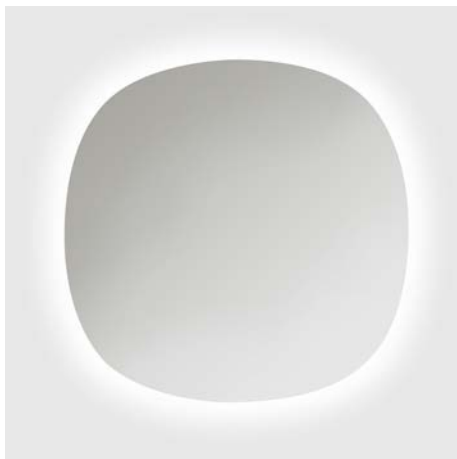

M2—M5

M2 OVAL

MIRROR WITH LIGHTING

M2/80—OVAL, 80X80 CM, PRICE 544€
M2/100—OVAL, 100X100 CM, PRICE 656€
M2/120—OVAL, 120X120 CM, PRICE 767€

M3 SQUARE

MIRROR SQUARE WITH LIGHTING

M3/60—SQUARE, 71X60 CM, PRICE 433€
M3/80—SQUARE, 71X80 CM, PRICE 544€
M3/100—SQUARE, 71X100 CM, PRICE 656€
M3/140—SQUARE, 71X140 CM, PRICE 767€

M4 FRAME BLACK

MIRROR FRAME WITH/WITHOUT LIGHTING

M4/50—FRAME BLACK, 50X70 CM, PRICE 139€
M4/70—FRAME BLACK, 70X70 CM, PRICE 161€
M4/LIGHT—370 MATTE BLACK, PRICE 66€

M5 WHITE

MIRROR WHITE WITH LIGHTING

M5/50—WHITE, 50X70 CM, PRICE 722€
M5/70—WHITE, 70X70 CM, PRICE 833€
M5/40—WHITE, 40X146 CM, PRICE 878€

DESIGN BY NOTE DESIGN STUDIO

FOR MORE INFORMATION SEE WWW.HAVEN.SE