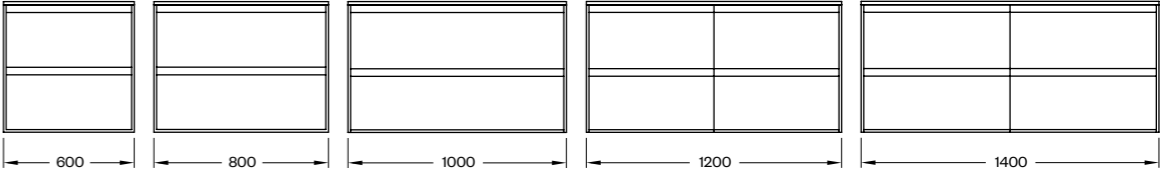

WC₁₀₂

PRISLISTE₁₀₄

H2

H2/S	H2/50S	H2/60S	H2/80S
	02	04	05

H2	H2/60	H2/80	H2/100	H2/120	H2/140
	06	07	08	09	10

H2/SLIM

H2/50S

H2/50S SMOKED OAK WOOD
M7/50 SMOKED OAK WOOD WITH SHELF (50X86 MM)
PORCELAIN