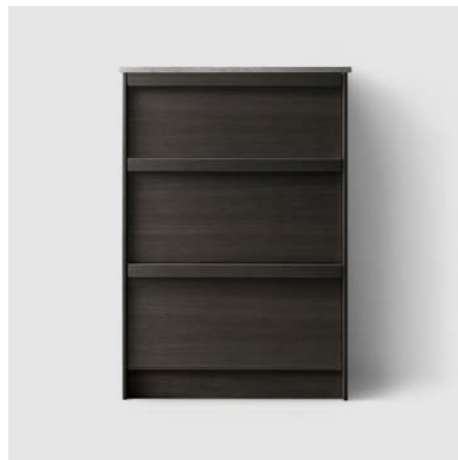

UC60 (440/510/KOMBI/KOMBI LAUNDRY)
DARK WOOD