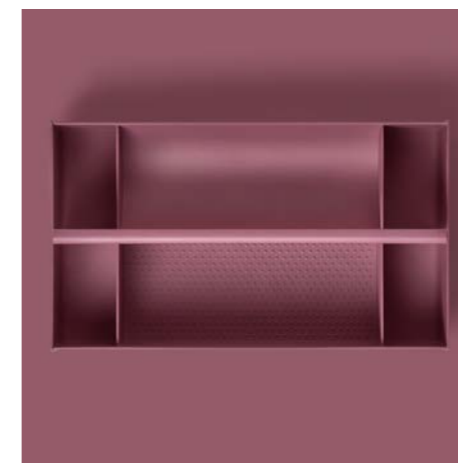

A3.21
DARK BURGUNDY