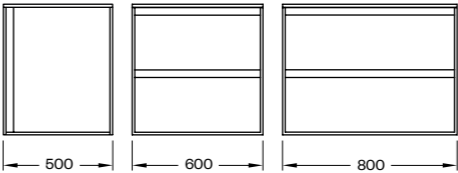

WC₁₀₂

PRISLISTE₁₀₄

H2

H2/S	H2/50S	H2/60S	H2/80S
	02	04	05

H2	H2/60	H2/80	H2/100	H2/120	H2/140
	06	07	08	09	10

H2/SLIM

H2/50S

H2/50S SMOKED OAK WOOD
M7/50 SMOKED OAK WOOD WITH SHELF (50X86 MM)
PORCELAIN