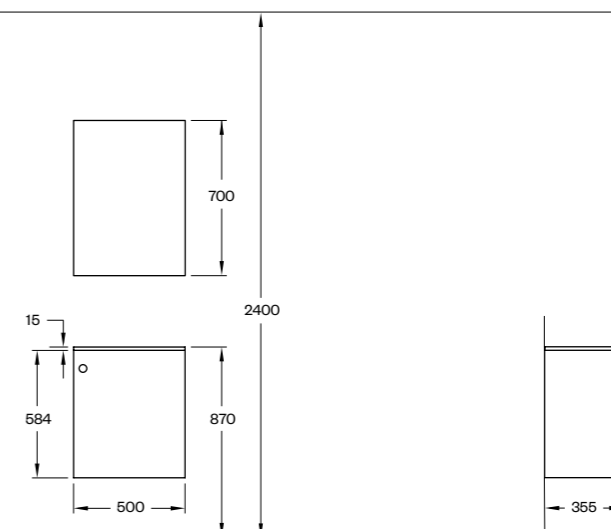

H3/50S

H3/50S WHITE
M4/50—FRAME SILVER
M4 LIGHT
PORCELAIN