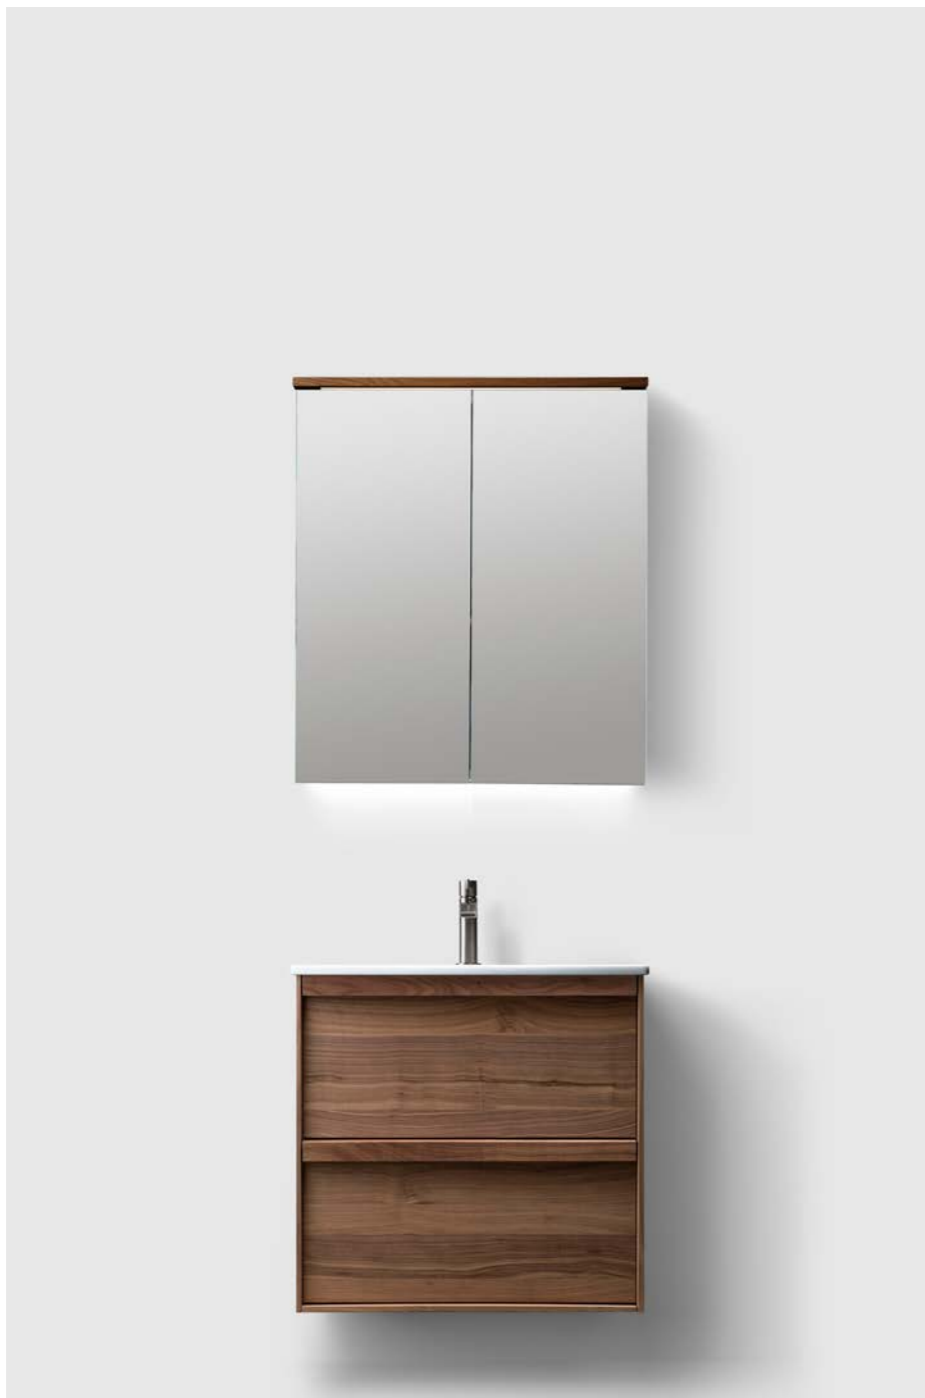

WC₁₀₂

PRISLISTE₁₀₄

H2

H2/S	H2/50S	H2/60S	H2/80S
	02	04	05

H2	H2/60	H2/80	H2/100	H2/120	H2/140
	06	07	08	09	10

H2/SLIM

H2/50S

H2/50S SMOKED OAK WOOD
M7/50 SMOKED OAK WOOD WITH SHELF (50X86 MM)
PORCELAIN