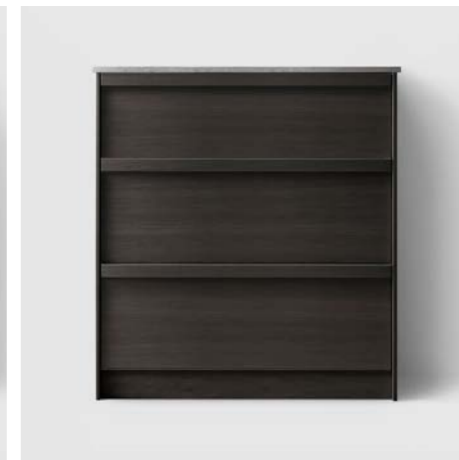

UC80 (440/510/KOMBI/KOMBI LAUNDRY)
DARK WOOD

LAUNDRY CABINETS

H2	UC/60—440	600X880X600 MM	DRAWER DEPTH 440 MM
	UC/60—510	600X880X600 MM	DRAWER DEPTH 510 MM
	UC/60 KOMBI	600X880X600 MM	DRAWER DEPTH 440 MM
	UC/60 KOMBI/LAUNDRY	600X880X600 MM	DRAWER DEPTH 510 MM

LAUNDRY CABINETS

H2	UC/80—440	800X880X600 MM	DRAWER DEPTH 440 MM
	UC/80—510	800X880X600 MM	DRAWER DEPTH 510 MM
	UC/80 KOMBI	800X880X600 MM	DRAWER DEPTH 440 MM
	UC/80 KOMBI/LAUNDRY	800X880X600 MM	DRAWER DEPTH 510 MM