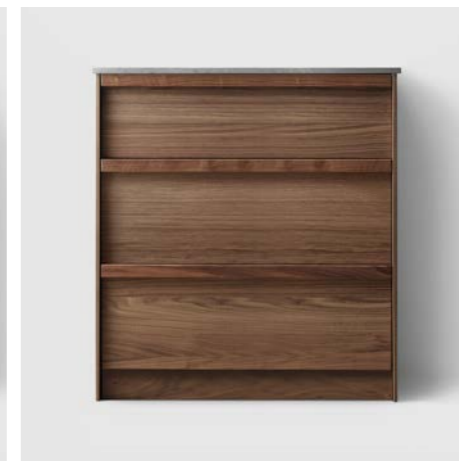

UC60 (440/510/KOMBI/KOMBI LAUNDRY)
LIGHT ASH WOOD

UC60 (440/510/KOMBI/KOMBI LAUNDRY)
SMOKED OAK WOOD

UC60 (440/510/KOMBI/KOMBI LAUNDRY)
DARK WOOD

UC80 (440/510/KOMBI/KOMBI LAUNDRY)
WHITE WOOD

UC80 (440/510/KOMBI/KOMBI LAUNDRY)
WALNUT WOOD