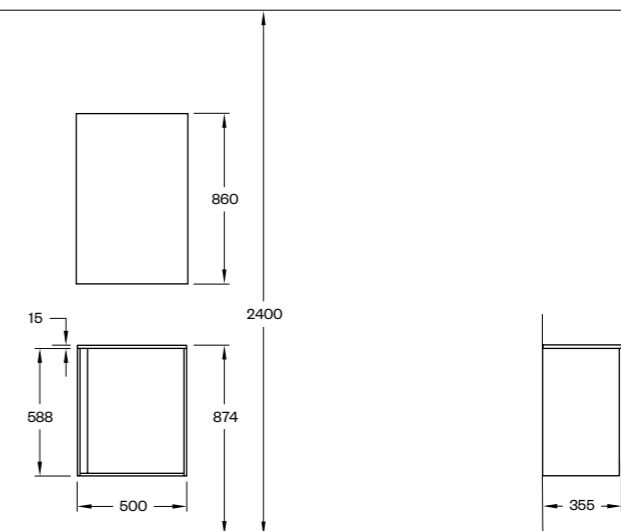

WC₁₀₂

PRISLISTE₁₀₄

H2

H2/S	H2/50S	H2/60S	H2/80S
	02	04	05

H2	H2/60	H2/80	H2/100	H2/120	H2/140
	06	07	08	09	10

H2/SLIM

H2/50S

H2/50S SMOKED OAK WOOD
M7/50 SMOKED OAK WOOD WITH SHELF (50X86 MM)
PORCELAIN