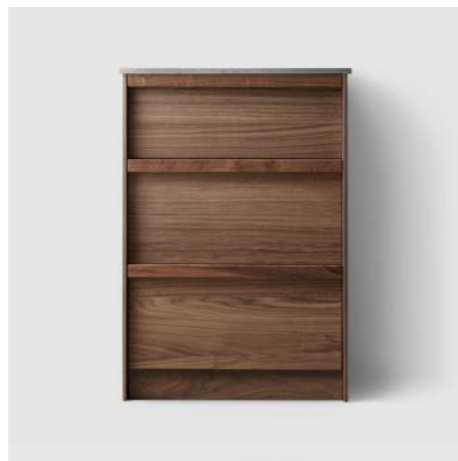

UC60 (440/510/KOMBI/KOMBI LAUNDRY)
WALNUT WOOD