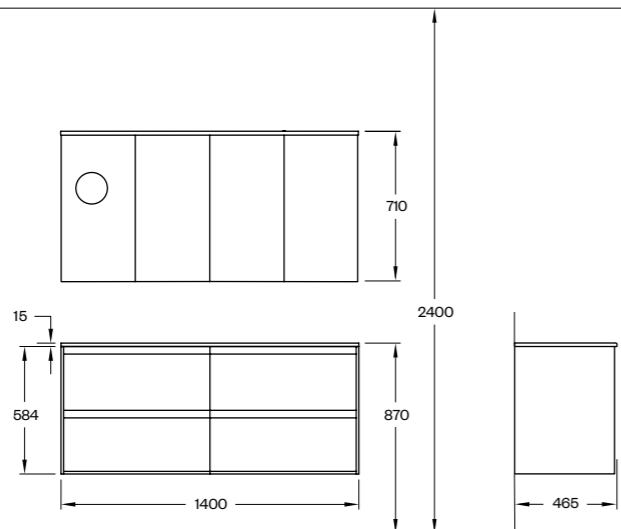

H2/140

H2/140 WHITE WOOD
H2/MC—140M WHITE WOOD
PORCELAIN