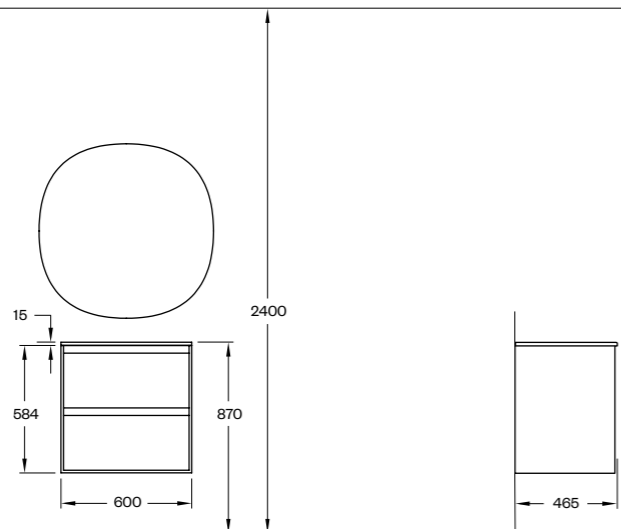

H2/SLIM

H2/60S
H2/60S WALNUT WOOD
H2/MC—60 WALNUT WOOD
PORCELAIN

H2/SLIM

H2/80S
H2/80S OAK WOOD
M7/80 OAK WOOD (80X85 MM)
PORCELAIN

H2

H2/60

H2/60 DARK WOOD
M2/80—OVAL
PORCELAIN STONEWARE/
STAINLESS STEEL SINK