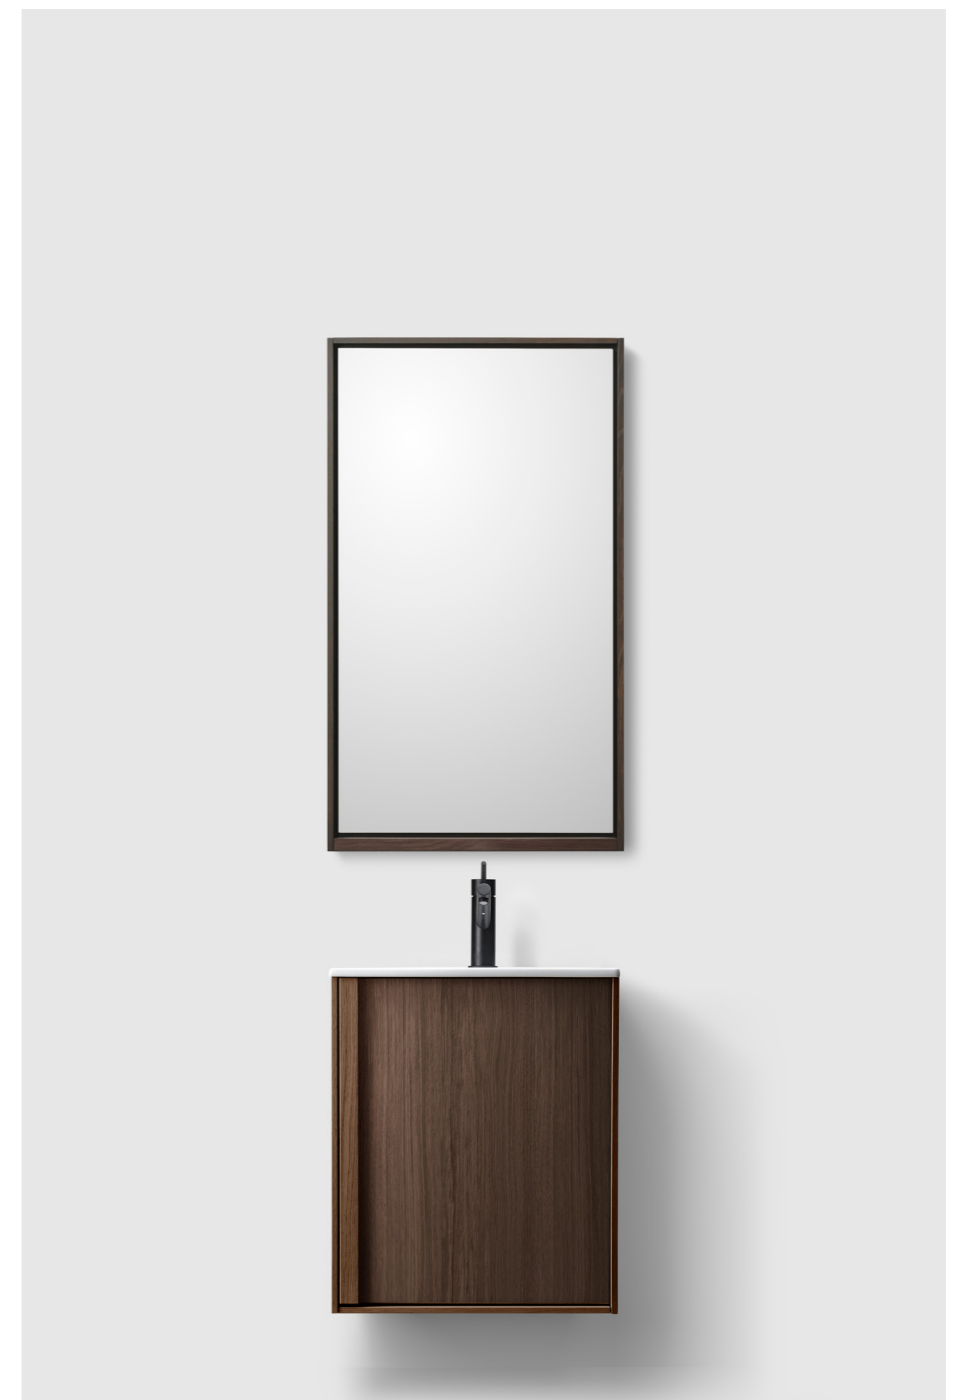

WC₁₀₂

PRISLISTE₁₀₄

H2

H2/S	H2/50S	H2/60S	H2/80S
	02	04	05

H2	H2/60	H2/80	H2/100	H2/120	H2/140
	06	07	08	09	10

H2/SLIM

H2/50S

H2/50S SMOKED OAK WOOD
M7/50 SMOKED OAK WOOD WITH SHELF (50X86 MM)
PORCELAIN